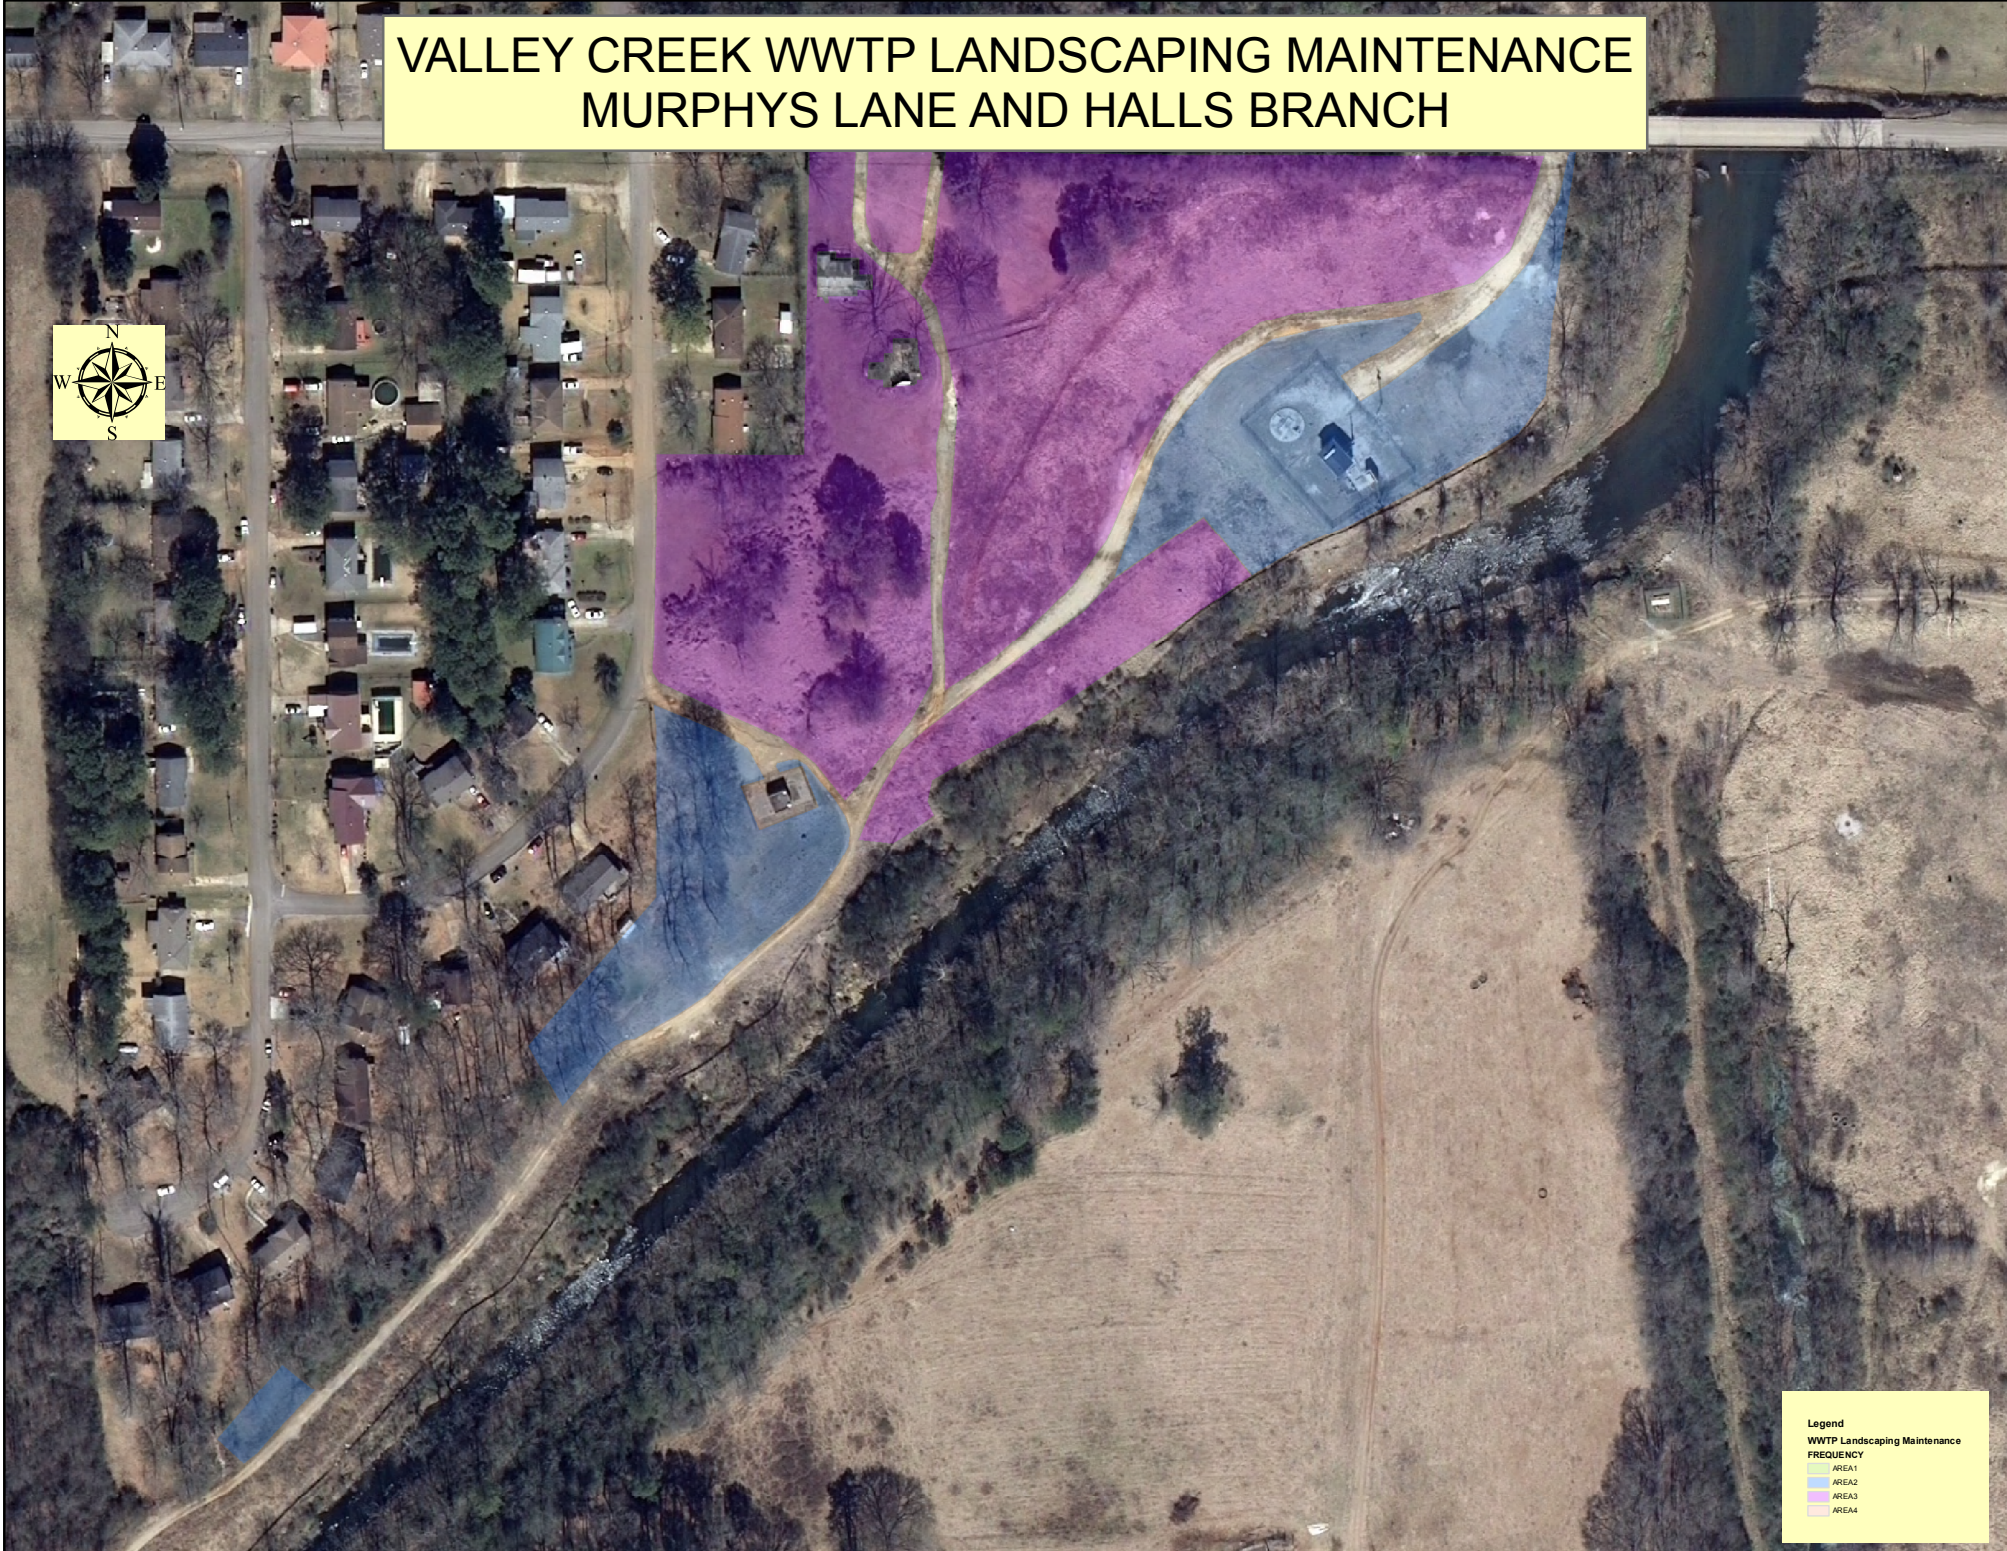

# VALLEY CREEK WWTP LANDSCAPING MAINTENANCE MURPHYS LANE AND HALLS BRANCH

Legend

WWTP Landscaping Maintenance FREQUENCY

AREA1	Light Green
AREA2	Blue
AREA3	Purple
AREA4	Light Purple